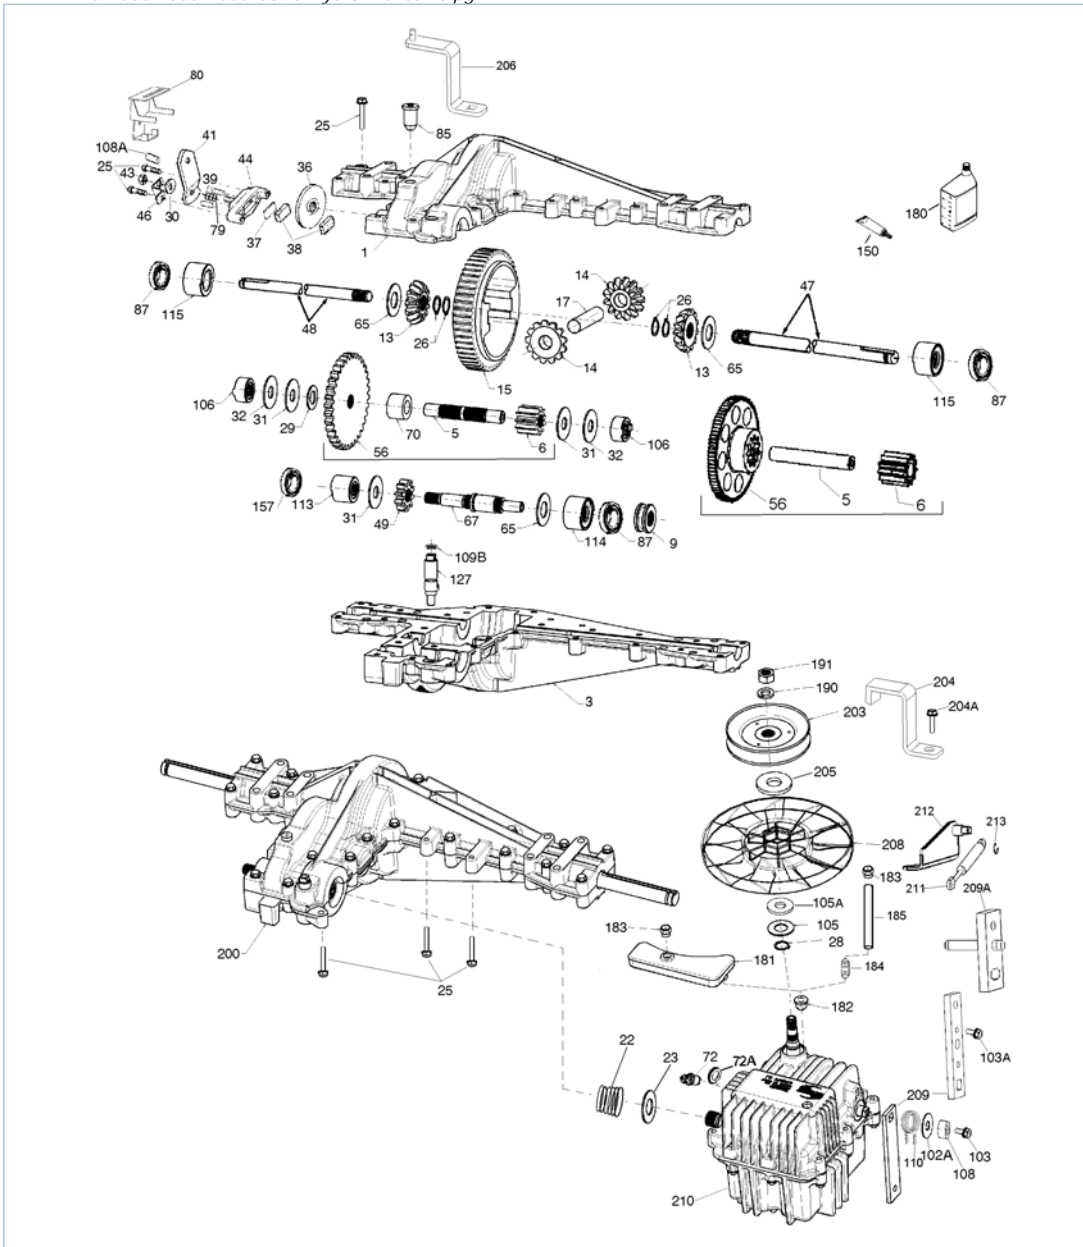

lth2000 2000-2000-034 / Hydro Transaxle pg 1

Part List

lth2000 2000-2000-034 / Hydro Transaxle pg 1

REF #	ITEM #	DESCRIPTION	QTY	REMARK
1	772151	Cover LH (mach)	1	
3	770135	Case LH (cast)	1	
5	776355	Counter Shaft	1	
6	778263	Spur Gear 11T	1	
9	786197	Neutral Sleeve .572L	1	
13	778368	Bevel Gear 13T (Incl. 14)	2	
14	778368	Bevel Gear 13T (Incl. 13)	2	
15	778373	Ring Gear 54T	1	
17	786139	Drive Pin	1	
22	792194	Spring	1	
23	792195	Washer .750ID .032T	1	
25	792073A	Screw 1/4-20 x 1.25	27	
26	792125	Retaining Ring	4	package of 2
28	792035	Retaining Ring	1	
29	780065	Washer .627ID .091W	1	
30	792076A	Washer .312ID .059W	1	
31	780189	Washer .563ID .062W	3	
36	790075	Brake Disk	1	
37	790007	Brake Pad Plate	1	
38	799021	Brake Pad	2	
39	786026	Dowel Pin .3125 x .750	2	
41	790045	Brake Lever	1	
43	792075	Lock Nut 5/16-24	1	
44	790025	Brake Pad Holder	1	
46	786086	Bracket	1	
47	774930	Axle (16-3/4")	1	
48	774931	Axle (11-9/16")	1	
49	778376	Spur Gear 13T	1	
56	778377	Spur Gear 53T	1	
65	780001	Washer .750ID .056W	3	
67	776440	Brake Shaft	1	
70	786196	Spacer .625 .765	1	
79	792144	Spring	1	
85	792154	Oil Fill Plug	1	
87	788088A	Oil Seal .750	3	
103A	792205	Screw 1/4-28 x .406	1	
105	780096	Washer .625ID .057W	1	
106	786162	Needle Bearing & Sleeve Assembly	2	
108	786202	Spacer .510 ID	1	
110	798052	Neutral Return Spring	1	
113	786199	Sleeve Assembly (Incl. 157)	1	
114	786200	Sleeve Assembly (Incl. 87)	1	
115	786198	Sleeve Assembly (Incl. 87)	2	
127	784384	Shift Lever Assembly (Incl. 109)	1	
150	788093A	Liquid Gasket RTV Silicon	1	
157	788102	Oil Seal .5625ID	1	
180	730229B	Gear Oil 80W90	1	
181	798042	Overflow Bottle	1	
182	788103	Grommet	1	
183	792118	Relief Valve	1	
190	792150	Washer .443ID .109W	1	
191	792151	Nut 7/16-20	1	
200	794842	Differential	1	
203	798041	Pulley & Hub Assembly	1	
208	798040	Fan	1	
209	798045	Control Lever	1	
209A	798051	Shifter Lever Assembly	1	
210	794841	Hydro Pump LH	1